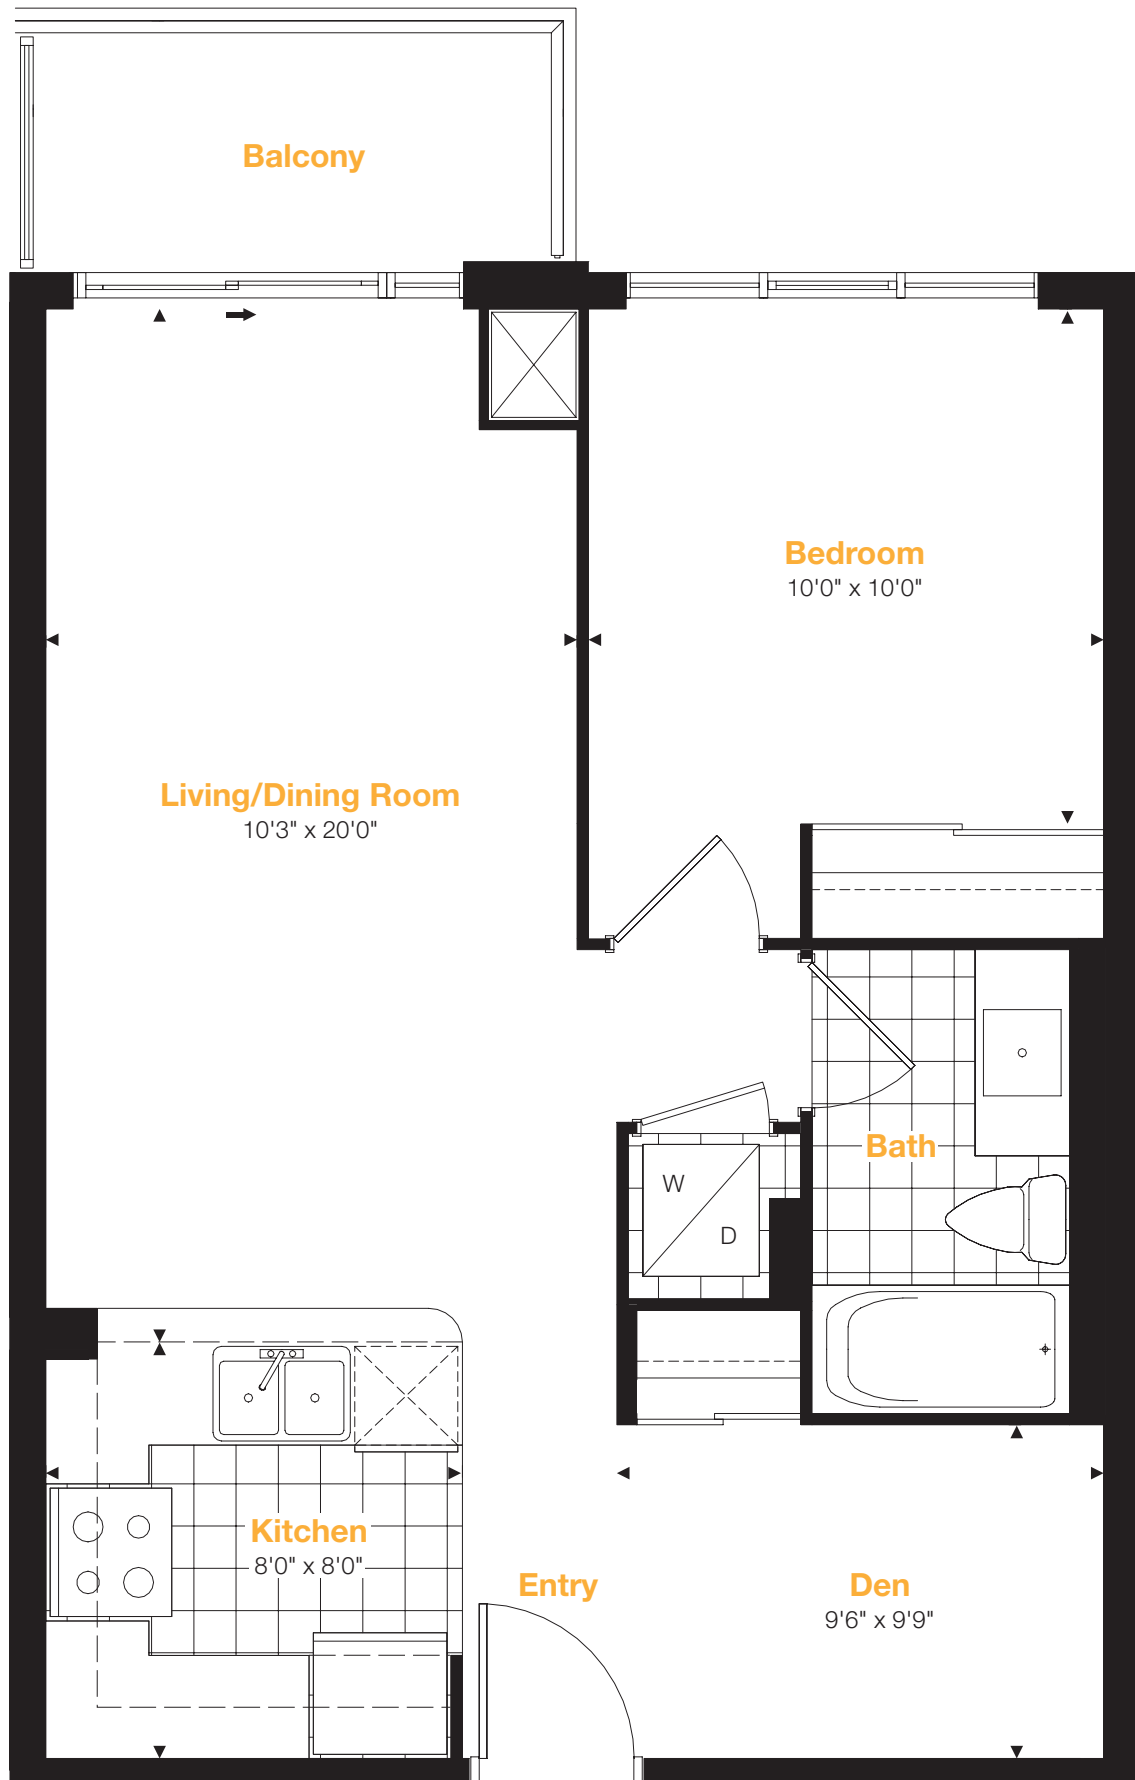

amber

Residence 06

1 Bedroom + Den

Suite Area: 625 sq.ft.

Balcony Area: 47 sq.ft.

Total Area: 672 sq.ft.

All areas and stated room dimensions are approximate. Sizes and specifications are subject to change without notice. Actual living area and balcony/terraces may vary from floor stated areas. E.&O.E.

Floors 5-23